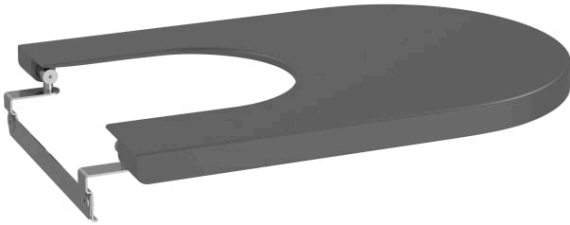

INSPIRA**Round - Soft-closing bidet lid****FEATURES**

Soft-closing bidet lid.

EasyFix

Hinges material: Chromed brass

Quick release

Shape: Round

Suitable for: Bidet

Supralit®

Antibacterial material

EasyClean®

SoftClose system

COMPATIBLE WITH

Round - Back-to-wall bidet

357527..0

Round - Wall-hung bidet

357525..0

Inspira

Inspira is a striking collection that blends innovative design with bold shapes and a timeless style. It features thin aluminum frames, Fineceramic® washbasins, and contemporary colours. The collection offers flexible options, including floating one-drawer units or traditional two-drawer units, with increased storage and functionality.